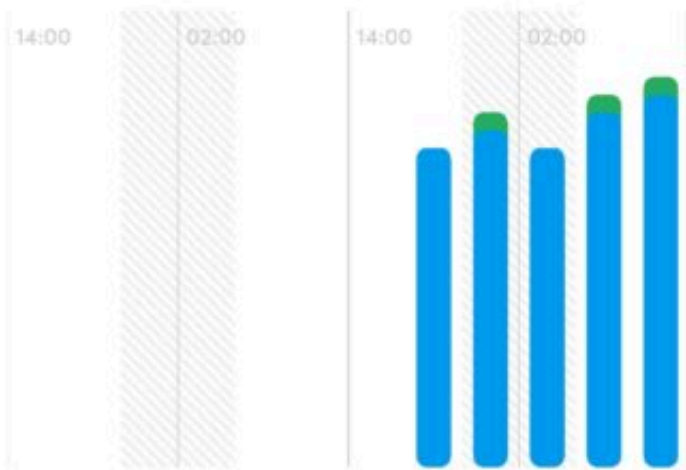

← Devices in range

Monitor all the Wi-Fi capable devices within 15 meters of your Fingbox

🔍 Type ⌚ Time 📶 Signal ...

From

📅 02/06/2020 14:00

To

📅 04/06/2020 14:00

Range 50%

25

All devices

3

New devices

22

Known devices

[Wifi Performance Is The Service Provider's Problem Whether They Like It Or Not](#)